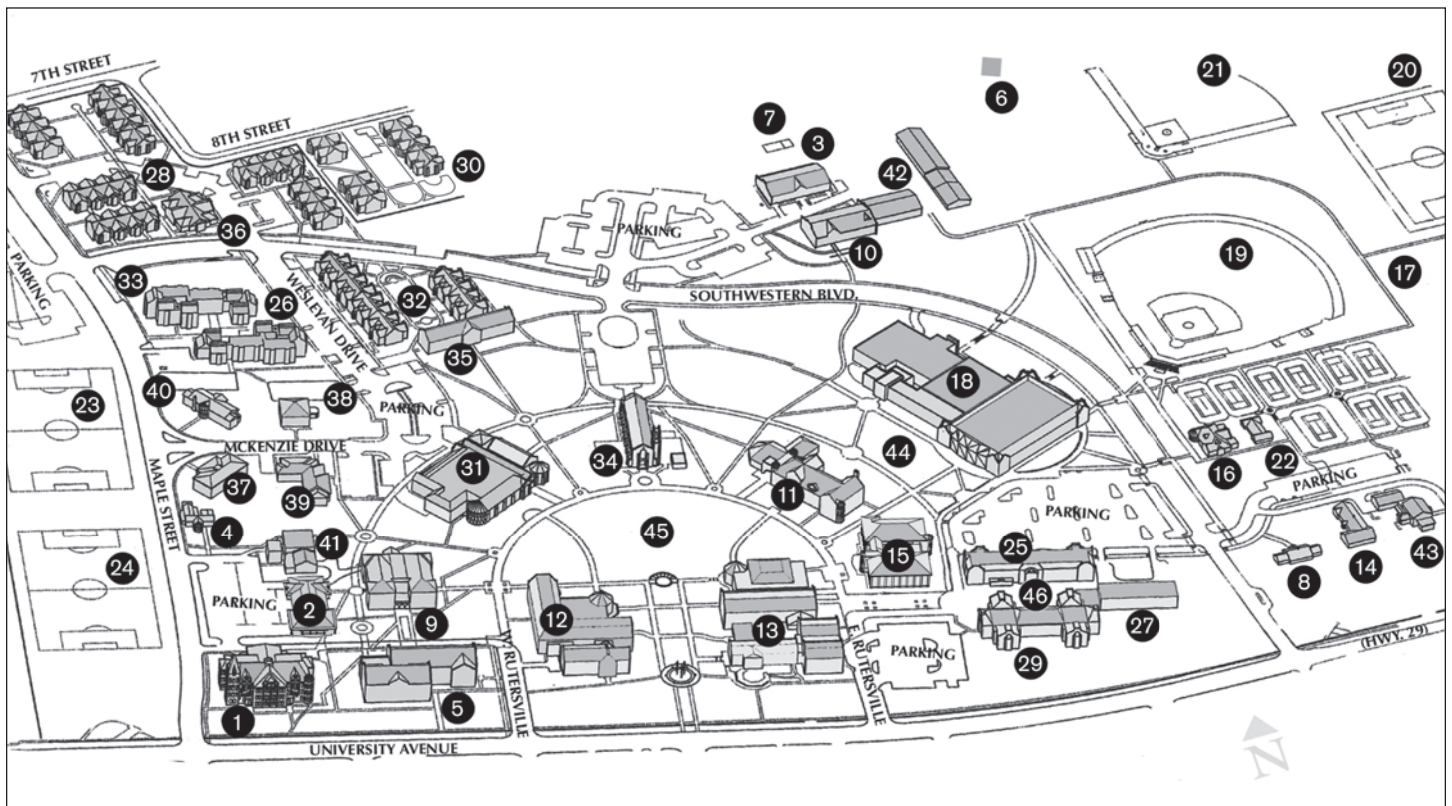

# Southwestern University *Campus Map*

## Academics and Administration

1. Roy and Lillie Cullen Building
2. The Wilhelmina Cullen Admission Center
3. Rufus Franklin Edwards Studio Arts Building
4. Field House (Campus Police)
5. Fondren-Jones Science Hall
6. Fountainwood Observatory
7. Greenhouse and Community Garden
8. McCook-Crain Building
9. Mood-Bridwell Hall
10. Joe S. Mundy Hall
11. F.W. Olin Building
12. A. Frank Smith, Jr. Library Center
13. Alma Thomas Fine Arts Center
14. Kyle E. White Building
15. The Charles and Elizabeth Prothro Center for Lifelong Learning

## Athletics and Recreation

16. Julie Puett Howry Center
17. Kurth-Landrum Golf Course
18. Corbin J. Robertson Center
19. Rockwell Baseball Field
20. Soccer Fields
21. Taylor-Sanders Softball Field
22. Marvin D. Henderson, Sr. Tennis Courts
23. Robert K. Moses, Jr. Field
24. Snyder Athletic Field

## Other

43. Turner-Fleming House
44. J. N. R. Score Quadrangle
45. Roy H. Cullen Academic Mall
46. Laura Kuykendall Garden